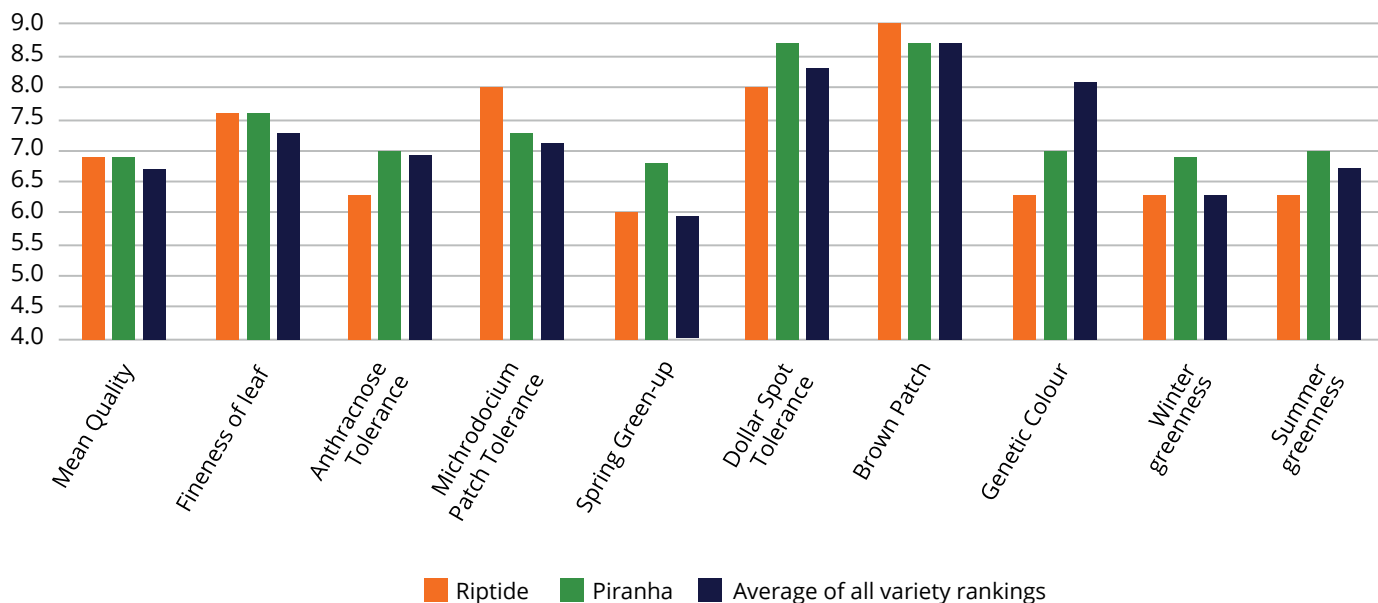

2018 NTEP Data Riptide v Piranha

Distributed by:
ICL Specialty Fertilizers
Postbus 40 - 4190 CA Geldermalsen
Koeweistraat 4 - 4181 CD Waardenburg
www.icl-sf.com

08-2020-EV